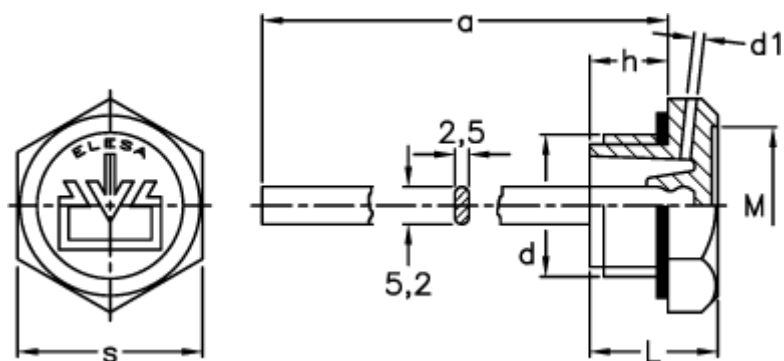

# Data Sheet

Article number: 2311059589

Description: E+G Oil fill plug, w/breather hole  
TCDF.3/4+a, black

## Measures

a	= 195
d	= G 3/4
d1	= 2
h	= 12
L	= 20
M	= 25.0
s	= 32
Tightening torque N m = 10 til 12	